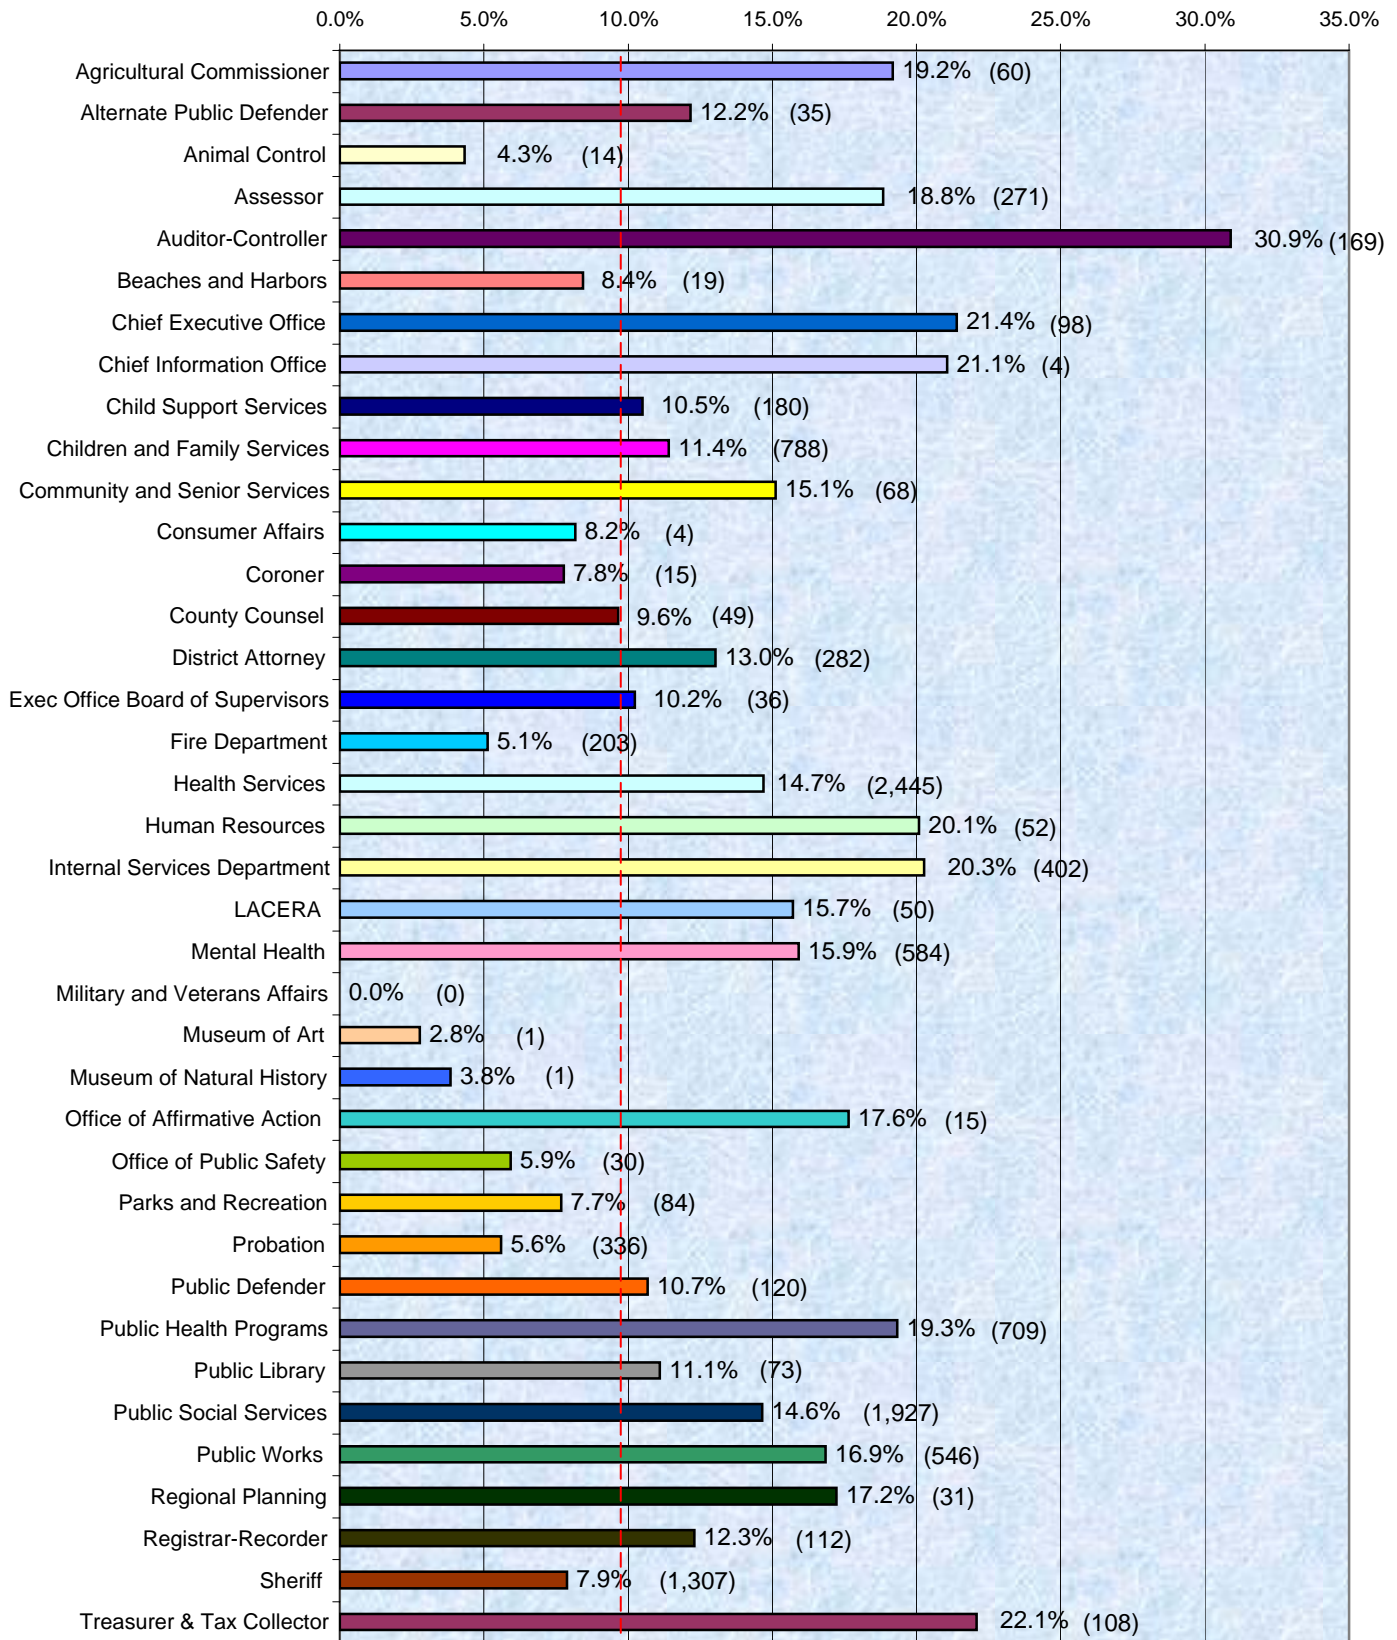

COUNTY OF LOS ANGELES
ASIAN/PACIFIC ISLANDER
WORKFORCE PERCENTAGES BY DEPARTMENT
 December 2009

Civilian Labor Force 9.9%