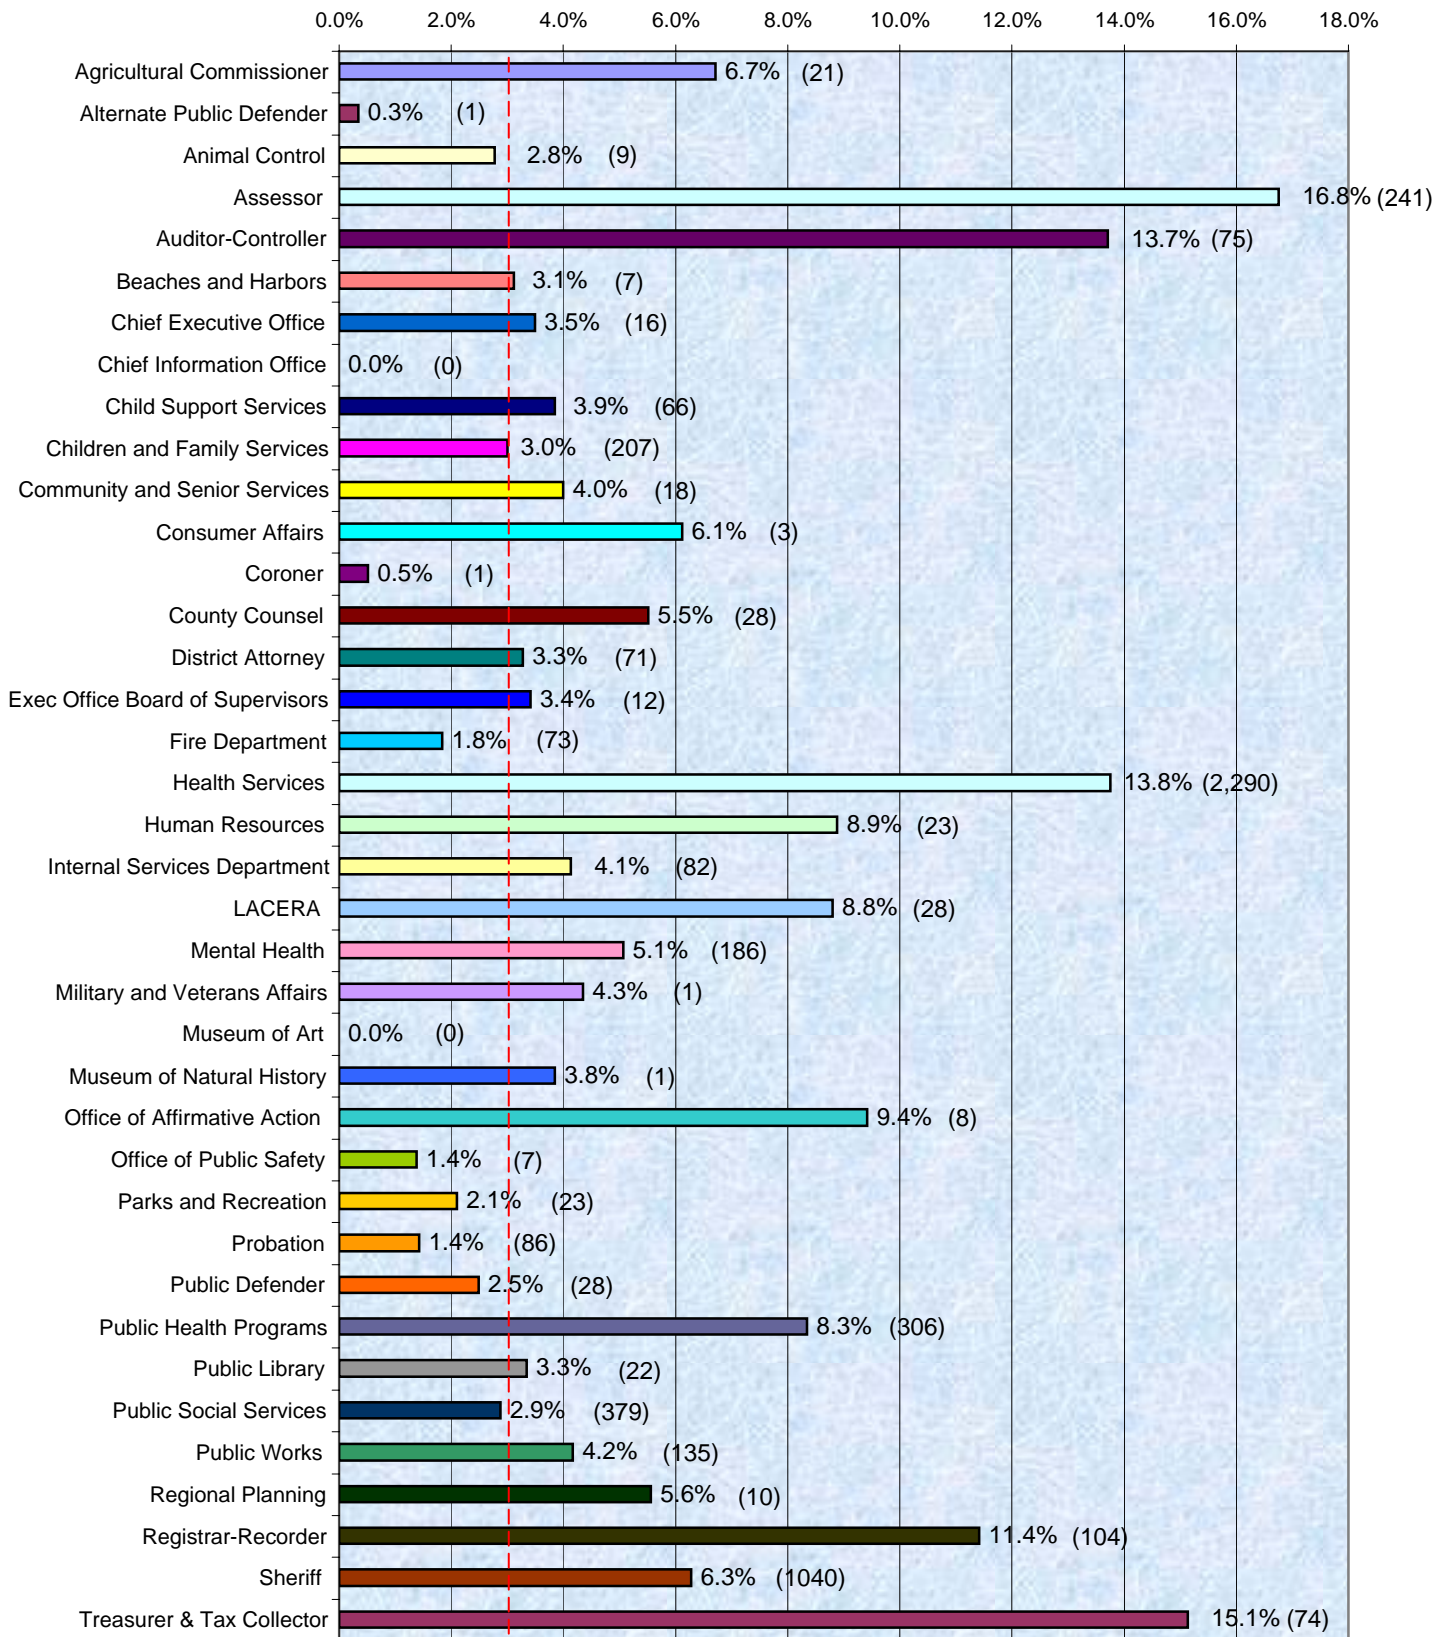

COUNTY OF LOS ANGELES
FILIPINO
WORKFORCE PERCENTAGES BY DEPARTMENT
 December 2009

Civilian Labor Force 3.3%